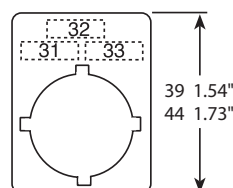

3-position engraved for selector switches

Legend plate height 39 mm

Pos.31	Pos.32	Pos.33			
I	O	II	–	SK615550-81	10 0.002
←	O	→	–	SK615562-82	10 0.002
→	O	→ →	–	SK615562-83	10 0.002
Hand	O	Auto	–	SK615550-80	10 0.002

3-position engraved
Dimensions (mm, inches)