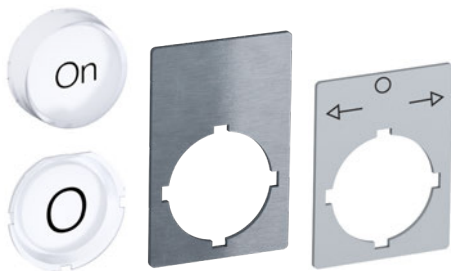


Legend plates and text caps

132 **Legend plates**

136 **Text caps**

Legend plates and text caps

ABB offers a wide range of alternatives to label our products. Choose between marked aluminium legend plates, insert holders with a wide range of marked inserts or text caps to mount under the lens of the pilot device.

Legend plates and text caps

Legend plate holder with inserts

Description

For Ø 22 mm operators installed in panel or KEM metal enclosure, laser marked with text or symbols. Inserts made of plastic and aluminium laminate.