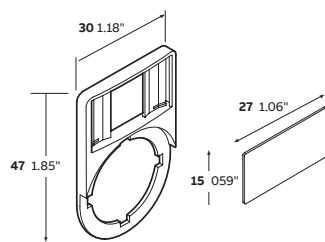

2-position inserts for selector switches

Pos. 21	Pos. 22	Type	Order code	Pkg qty	Weight (1pce) kg
O	I	MA6-1070	1SFA611930R1070	10	0.001
I	II	MA6-1071	1SFA611930R1071	10	0.001
Off	On	MA6-1073	1SFA611930R1073	10	0.001
Stop	Start	MA6-1074	1SFA611930R1074	10	0.001
Low	High	MA6-1075	1SFA611930R1075	10	0.001
Slow	Fast	MA6-1076	1SFA611930R1076	10	0.001
Close	Open	MA6-1077	1SFA611930R1077	10	0.001
Jog	Run	MA6-1078	1SFA611930R1078	10	0.001
Hand	Auto	MA6-1079	1SFA611930R1079	10	0.001

3-position inserts for selector switches

Pos.31	Pos.32	Pos.33	Type	Order code	Pkg qty	Weight (1pce) kg
□	O	□	MA6-1080	1SFA611930R1080	10	0.001
I	O	II	MA6-1082	1SFA611930R1082	10	0.001
Hand	O	Auto	MA6-1083	1SFA611930R1083	10	0.001
Slow	Off	Fast	MA6-1084	1SFA611930R1084	10	0.001
Man		Auto	MA6-1085	1SFA611930R1085	10	0.001
Man	Off	Auto	MA6-1086	1SFA611930R1086	10	0.001
O		I	MA6-1087	1SFA611930R1087	10	0.001

Dimensions (mm, inches)